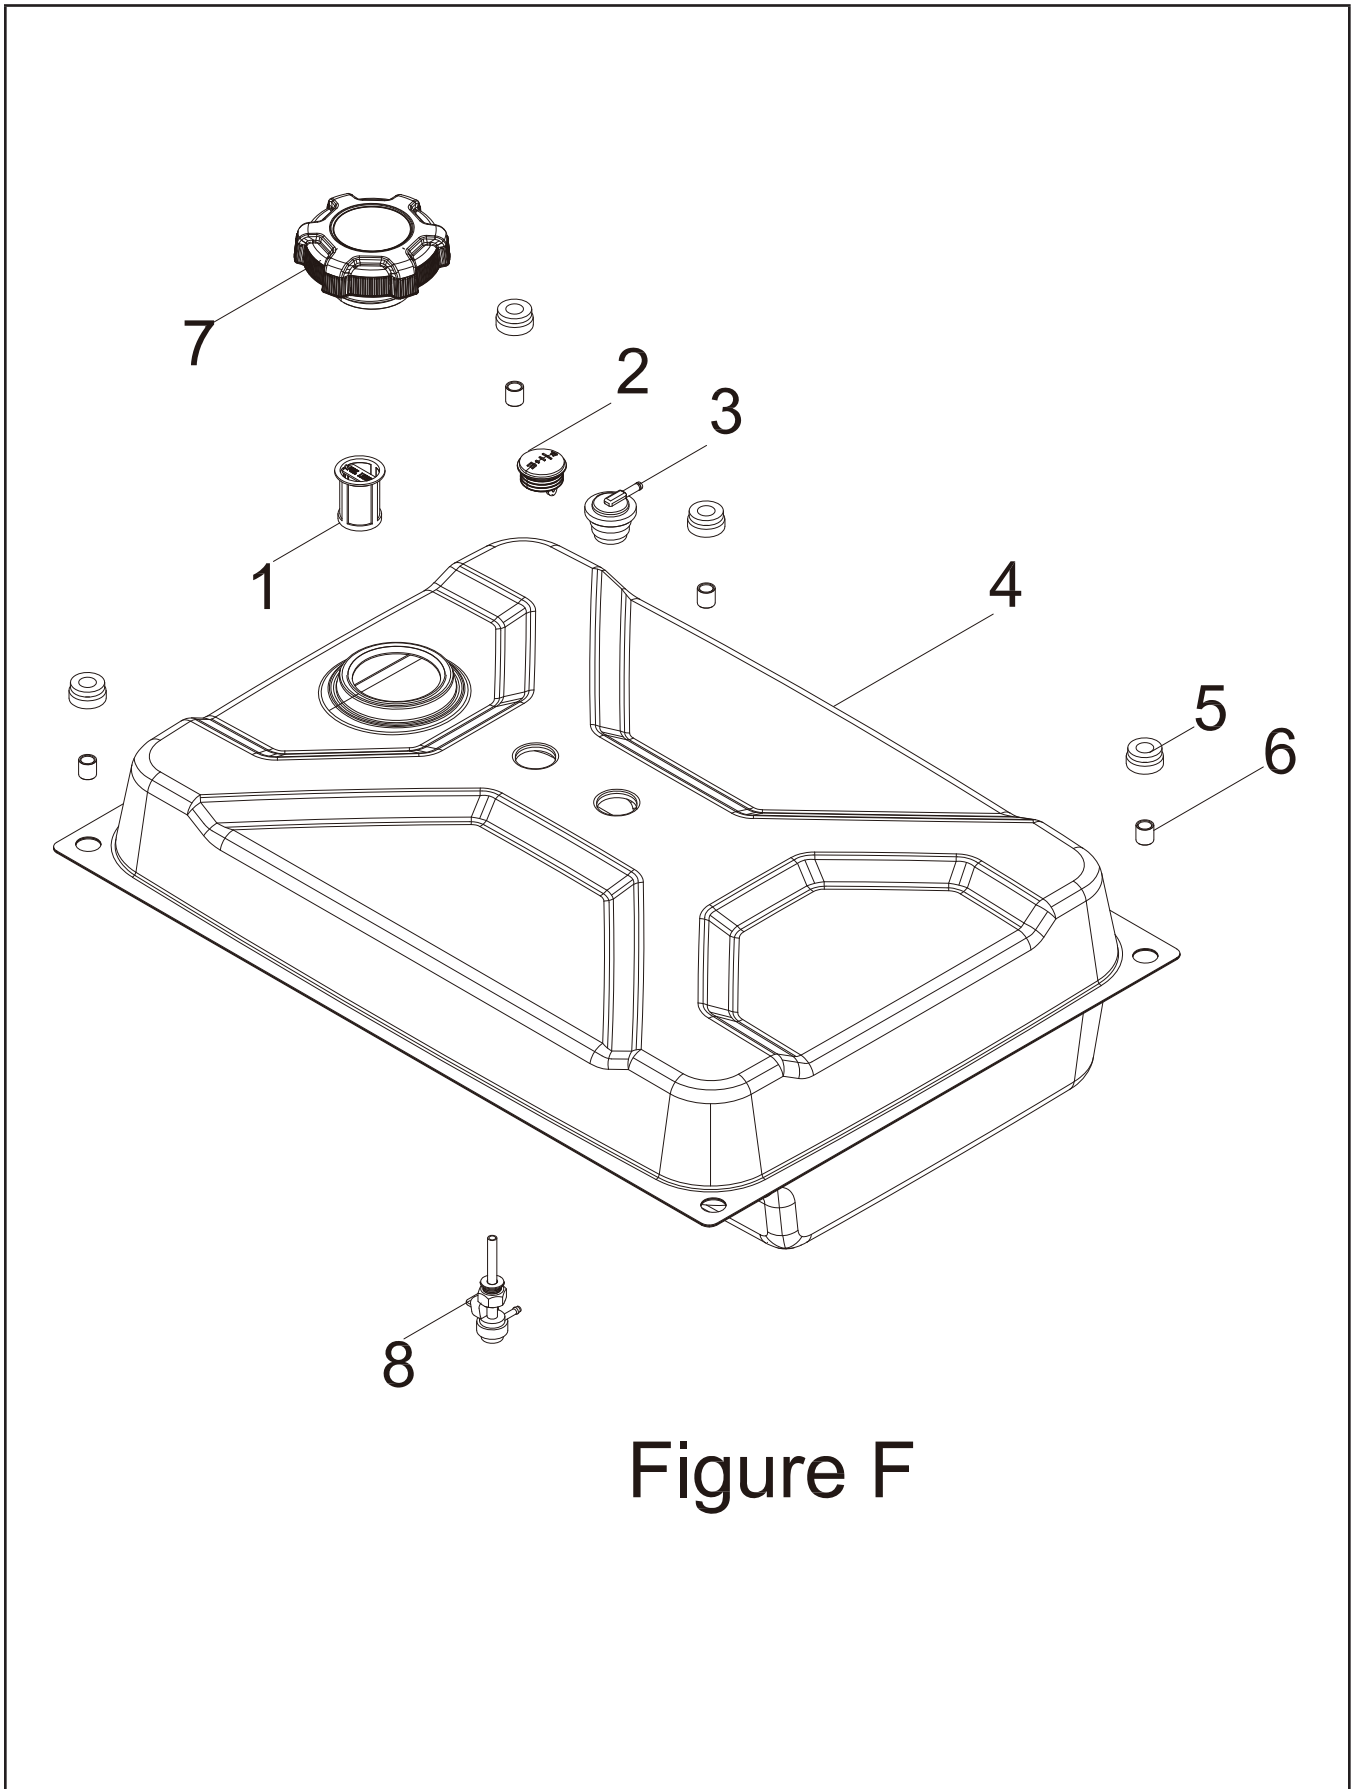

Figure F Parts Diagram

Figure F

Figure F Part List

#	Part Number	Description	Qty.
1	100714493	Fuel Filter Assembly	1
2	100712045	Fuel Gauge	1
3	100099571	Reversal Valve	1
4	100713756-0001	Fuel Tank, 17.8 L, Yellow	1
5	100032369	Vibration Mounting, Fuel Tank	4
6	100021118	Bushing, Ø12 x Ø9 x 13	4
7	100726113	Fuel Tank Cap	1
8	100021153	Fuel Valve	1

EN