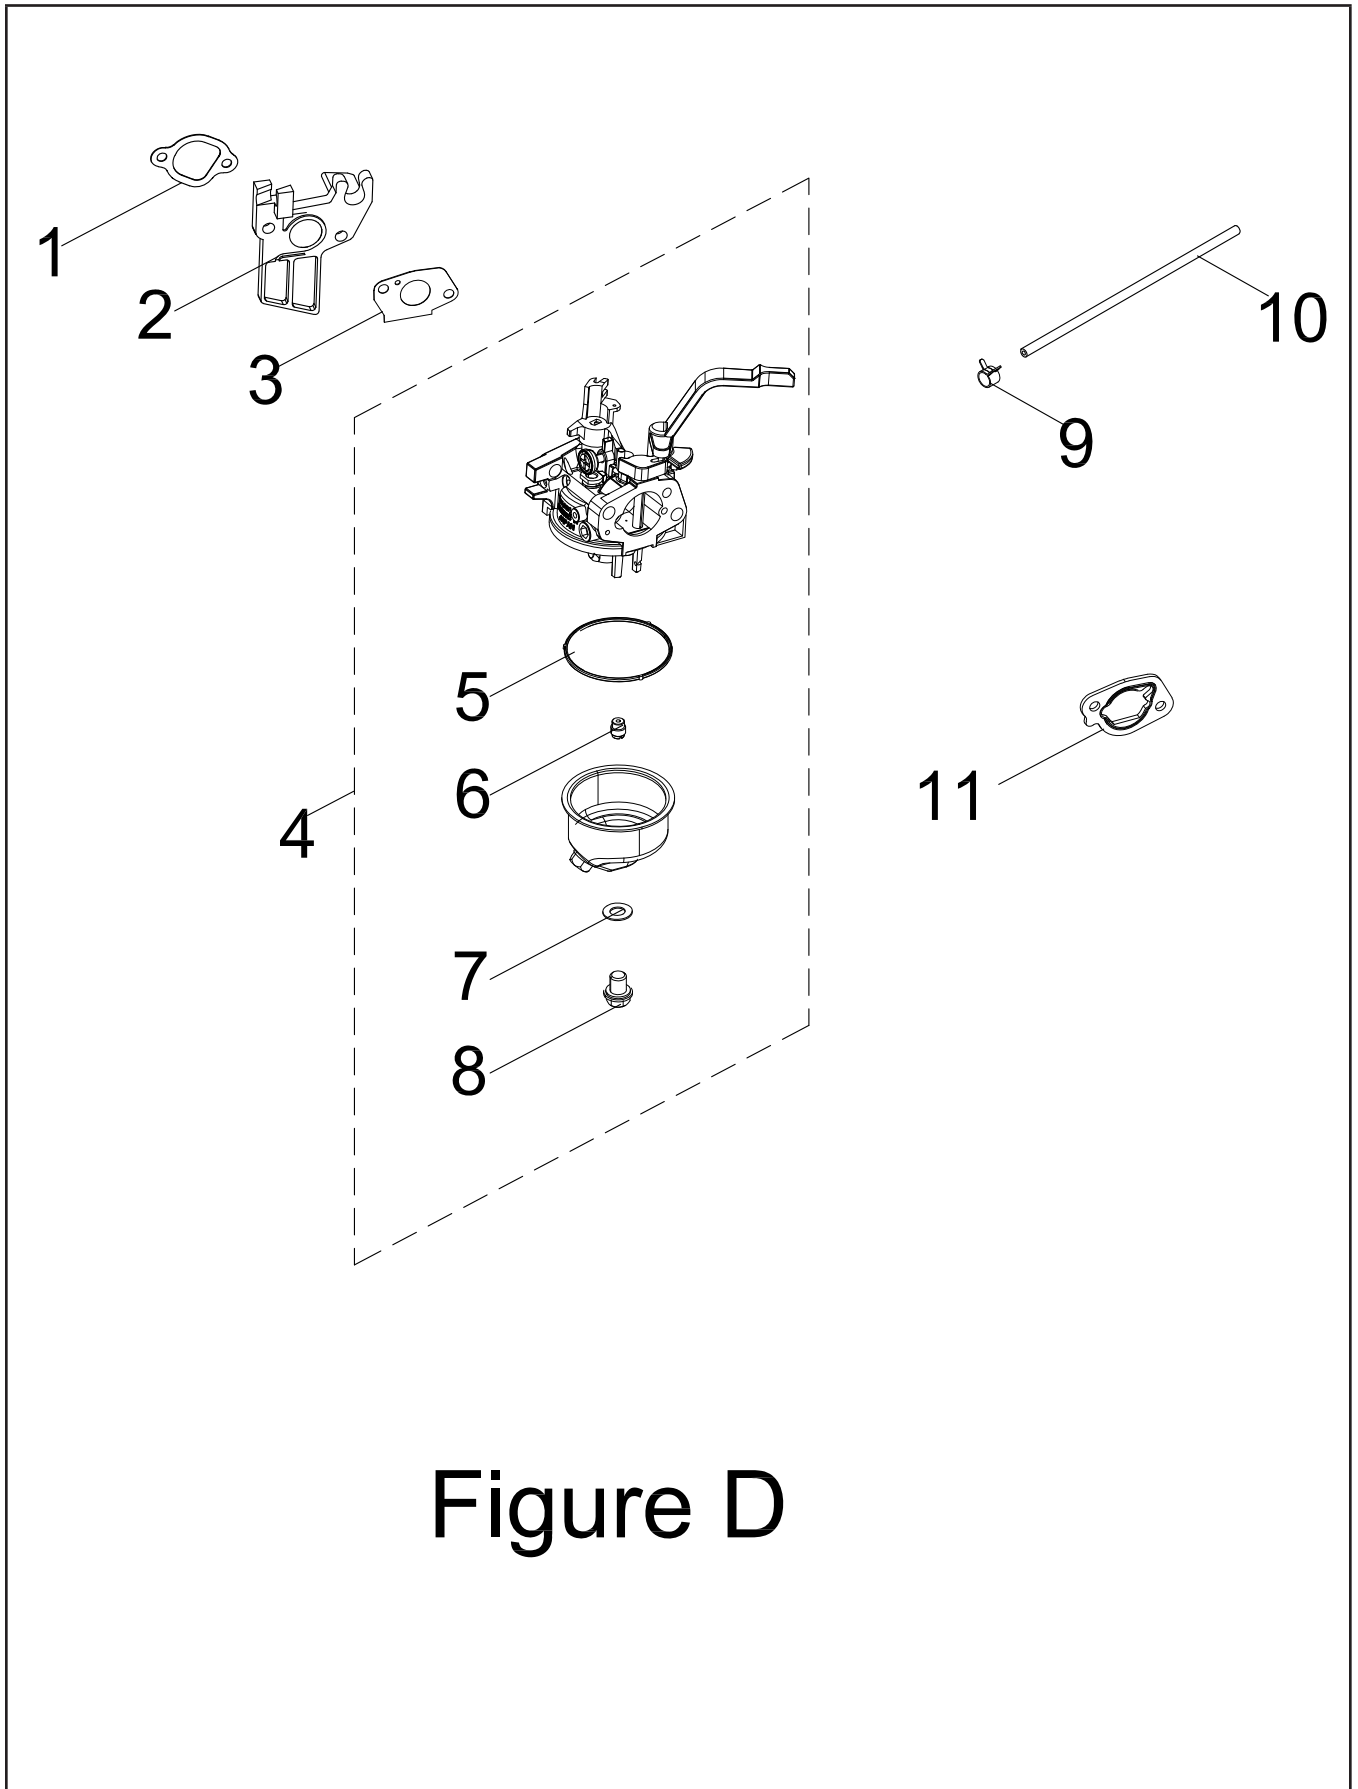

EN

Figure C Engine Parts Diagram

Figure C

Figure C Engine Parts List

#	Part Number	Description	Qty.
1	100149239	Rocker Arm Assembly	2
2	100050881	Guide Plate, Push Rod	1
3	100050896	Valve Collet	4
4	100073758	Valve Spring Seat, Upper	2
5	100713979	Spring Valve	2
6	100004599	Oil Seal, Intake Valve	1
7	100010389-0001	Stud Bolt M8 x 35	2
8	100713981	Exhaust Valve	1
9	100009378	Spark Plug F6RTC	1
10	100713980	Intake Valve	1
11	100079792	Cylinder Head	1
12	100010354-0001	Stud Bolt M6 x 96	2
13	100155656	Gasket, Cylinder Head	1

Figure D Engine Parts Diagram

Figure D

Figure D Engine Parts List

#	Part Number	Description	Qty.
1	100078607	Gasket, Insulator	1
2	100005599	Insulator, Carburetor	1
3	100078606	Gasket 1, Carburetor	1
4	100750076-0001	Carburetor	1
5	100005717	Fuel Bowl O-Ring	1
6	100005754	Main Jet Standard	1
	100005765	Main Jet Altitude 1000-3000m	/
7	100006037	Fuel Bowl Mounting Bolt Gasket	1
8	100005725	Fuel Bowl Mounting Bolt	1
9	100005148	Clamp	1
10	100017784-0001	Fuel Tube, Ø4 x Ø8 x 126	1
11	100005629-0001	Gasket 2, Carburetor	1