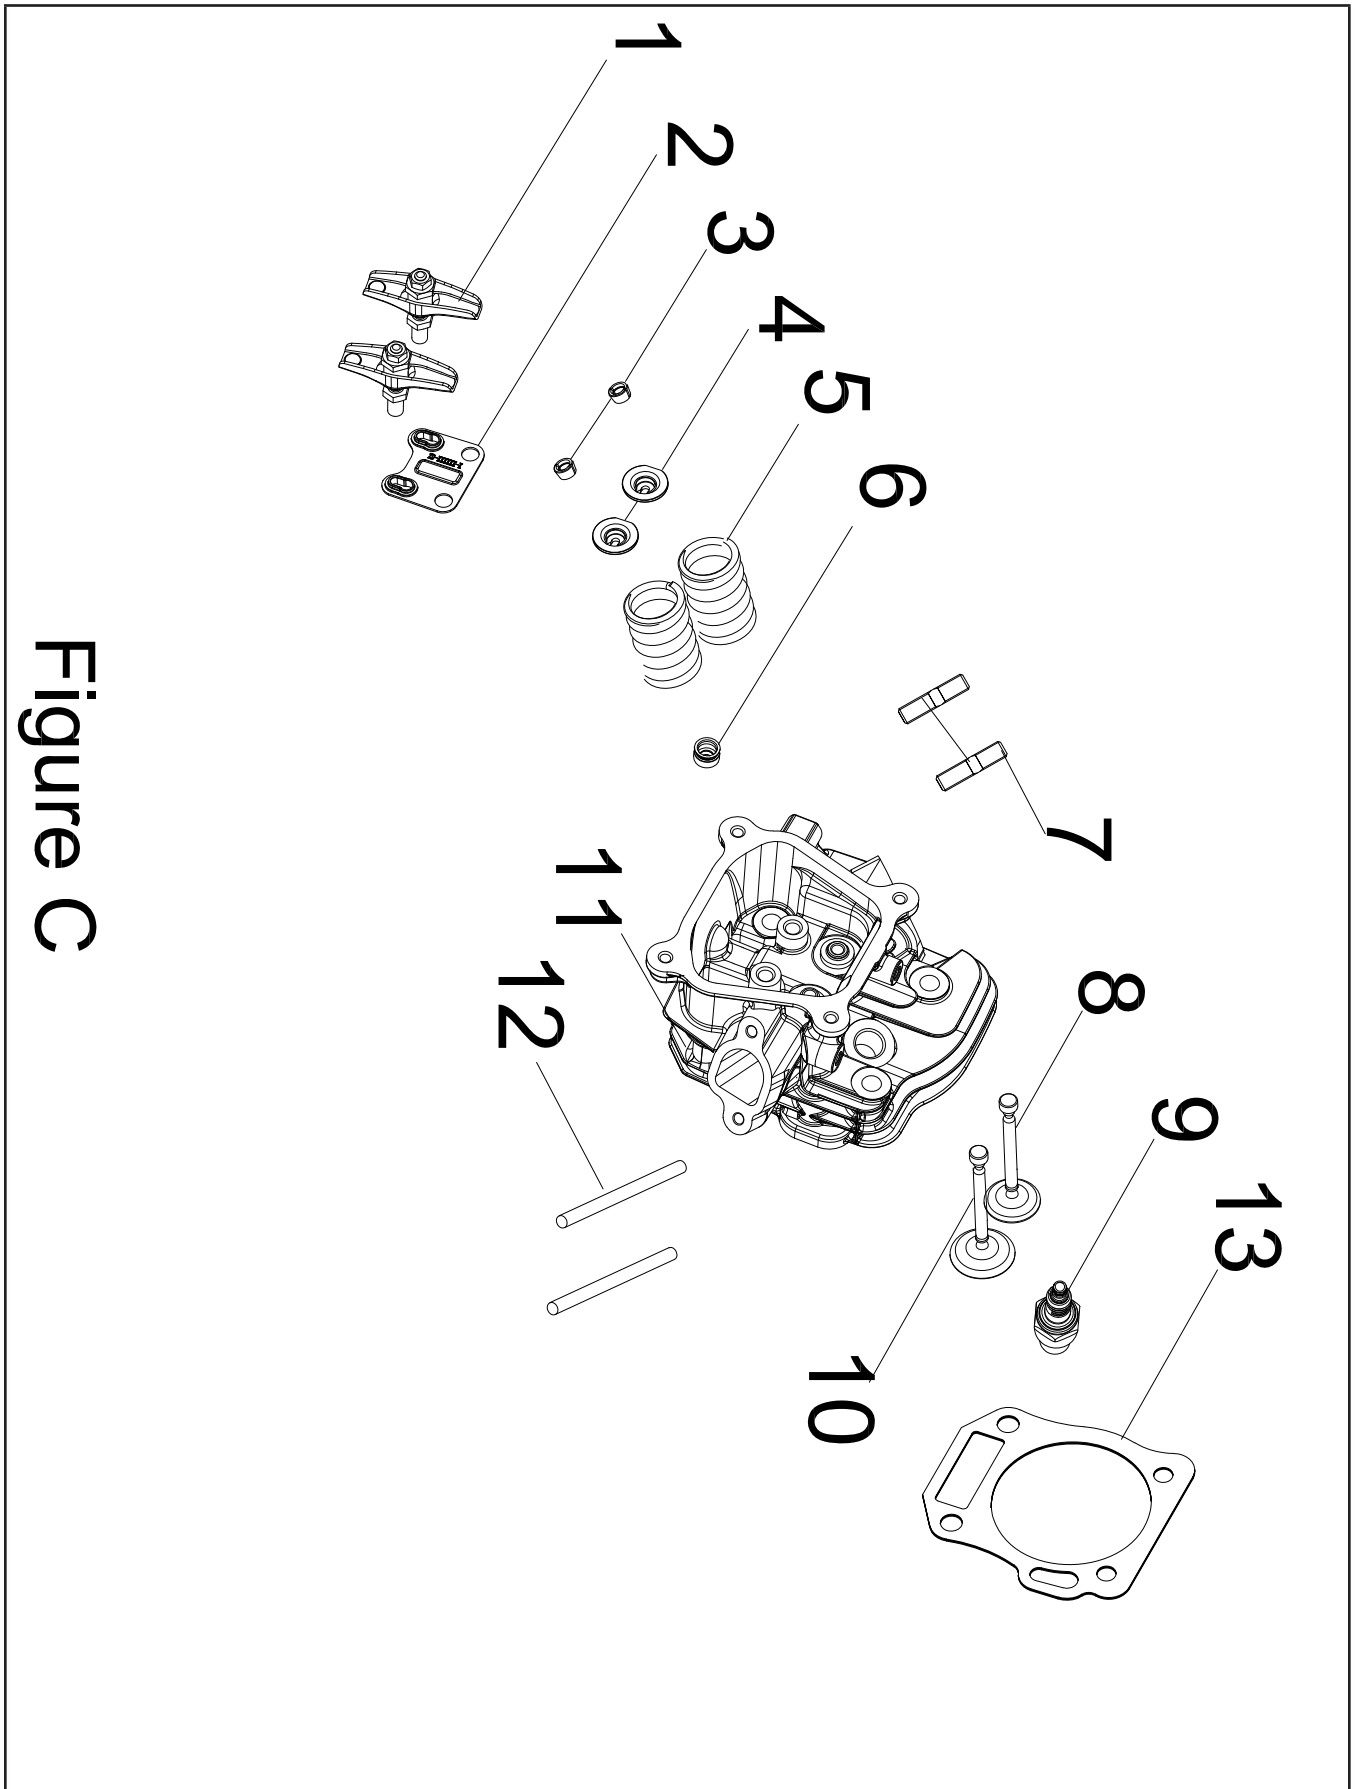

EN

Figure H Parts Diagram

Figure H

Figure H Part List

#	Part Number	Description	Qty.
1	100712243-0002	Tire Cover, Yellow	2
2	100123528-0004	Roll Pin Ø16 x 91	2
3	100714023-0002	8 In. Wheel, Yellow	2
4	100734627-0001	Frame, 25mm, 590 x 464 x 504.5	1
5	100023414-0002	R-pin	2
6	100011453-0006	Lock Nut M8, Flange	8
7	100020986-0002	Vibration Mount 2	2
8	100021000-0002	Vibration Mount 1	2
9	100714685-0001	R-pin, R5	1
10	100011047-0005	Roll Pin Ø8 x 40	1
11	100734628-0001	Handle	1
12	100716888-0001	Sheath, Handle	1
13	100095857-0005	Flange Bolt M4 x 18	2
14	100011325-0005	Flange Bolt M8 x 40	4
15	100011453-0008	Flange Nut M8, GB6177.1	4
16	100716098-0001	Support Leg Assembly	2
17	100011452-0003	Lock Nut M6, Flange	2
18	100724735-0001	Support Leg	2
19	100068623-0001	Stop Block	2
20	100058956	Vibration Mount	2
21	100011266-0004	Flange Bolt M6 x 20	2
22	100078853-0001	Damping Pad, Handle	1

EN

Figure C Engine Parts Diagram

Figure C

Figure C Engine Parts List

#	Part Number	Description	Qty.
1	100149239	Rocker Arm Assembly	2
2	100050881	Guide Plate, Push Rod	1
3	100050896	Valve Collet	4
4	100073758	Valve Spring Seat, Upper	2
5	100713979	Spring Valve	2
6	100004599	Oil Seal, Intake Valve	1
7	100010389-0001	Stud Bolt M8 x 35	2
8	100713981	Exhaust Valve	1
9	100009378	Spark Plug F6RTC	1
10	100713980	Intake Valve	1
11	100079792	Cylinder Head	1
12	100010354-0001	Stud Bolt M6 x 96	2
13	100155656	Gasket, Cylinder Head	1