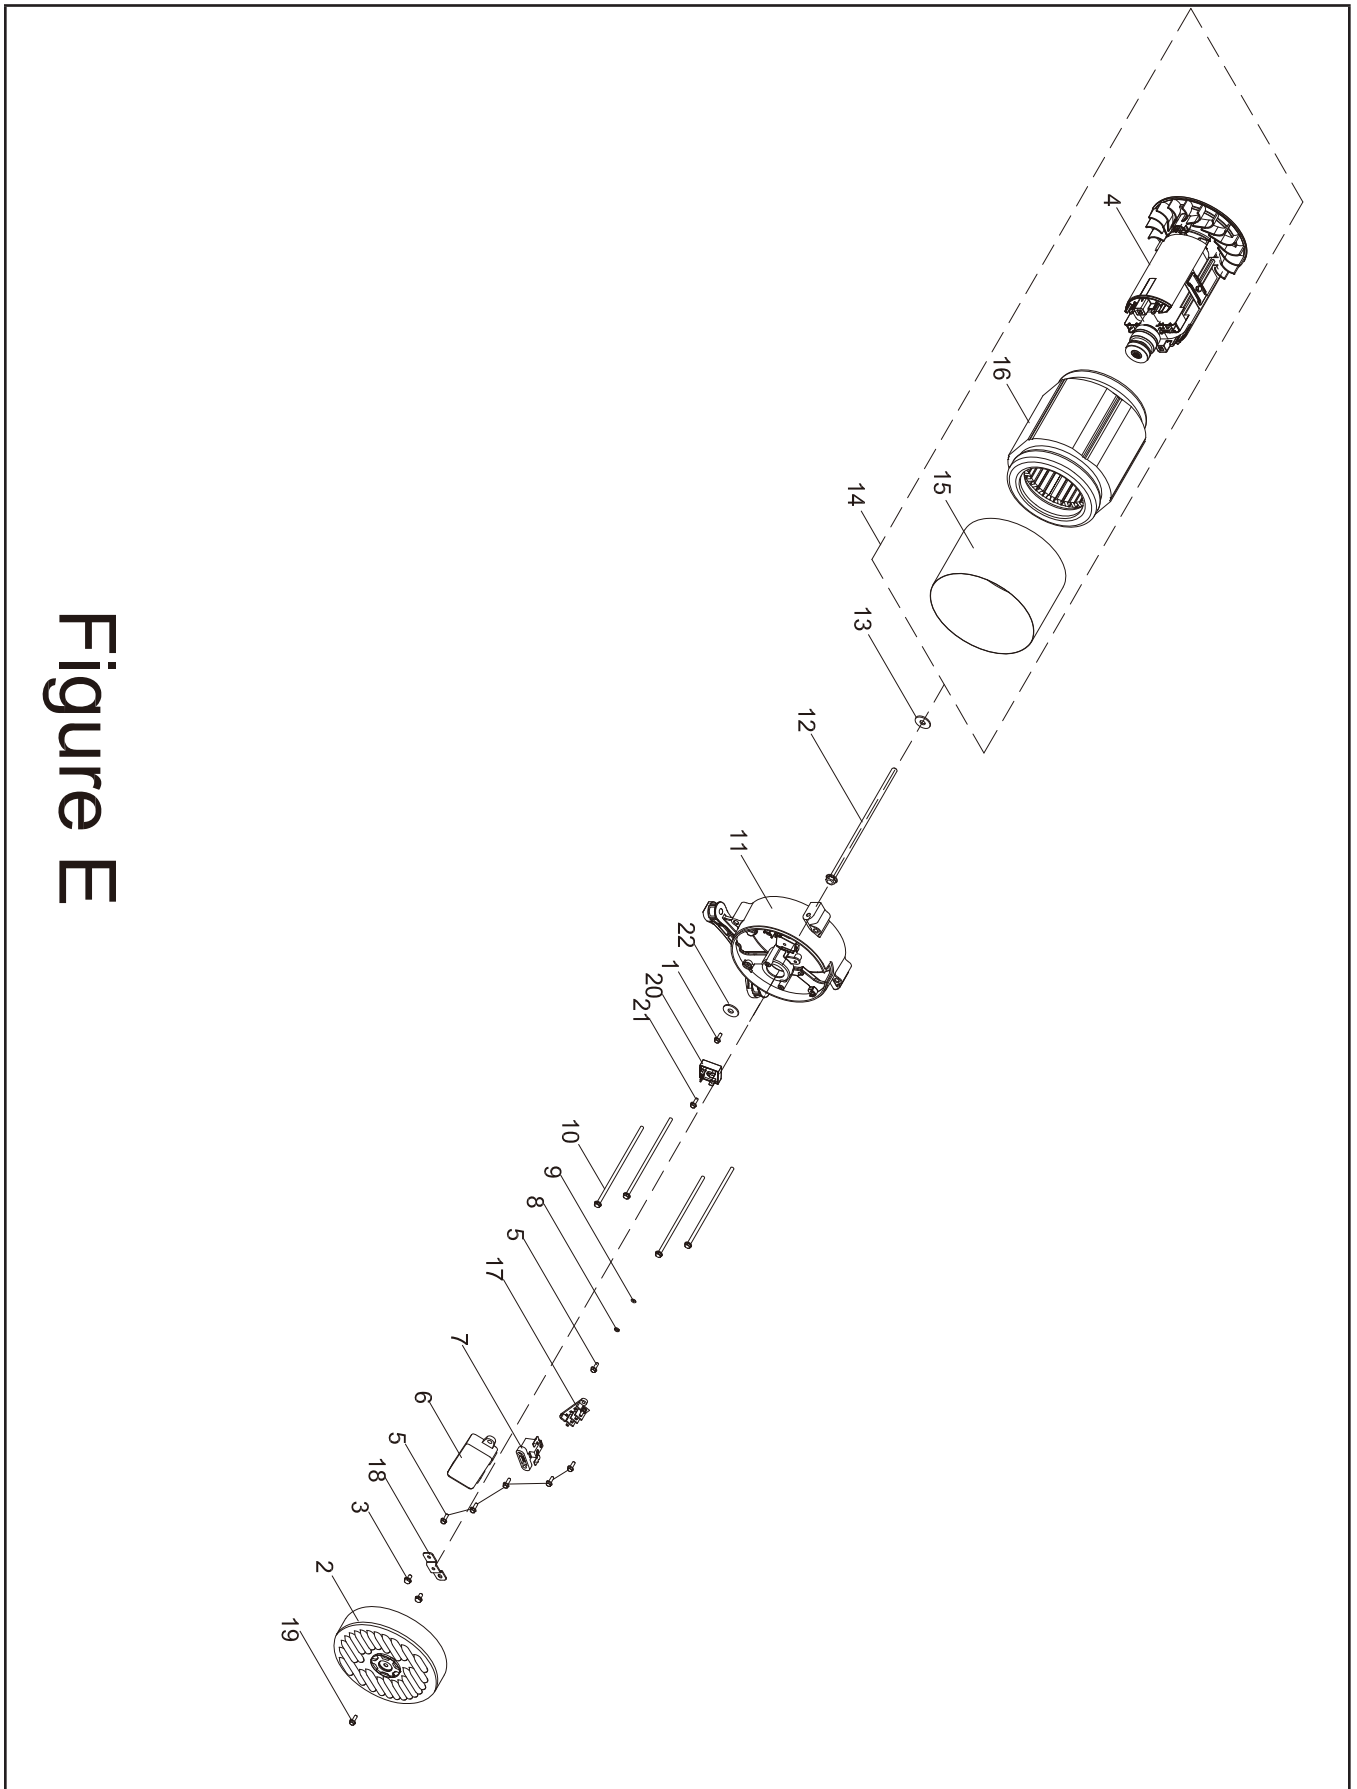

Figure E Parts Diagram

Figure E

Figure E Part List

#	Part Number	Description	Qty.
1	100011261-0014	Flange Bolt M6 x 12, GB5789	1
2	100751214-0002	Generator End Cover	1
3	100011250-0004	Flange Bolt M5 x 14	2
4	100735649	Rotor Assembly, Al, Ø95 x130mm	1
5	100011252-0003	Flange Bolt M5 x 18	6
6	100018603-0002	AVR	1
7	100018592	Carbon Brush Assembly	1
8	100010885-0004	Spring Washer Ø5	1
9	100010919-0002	Flat Washer Ø5	1
10	100011299-0002	Flange Bolt M6 x 175	4
11	100750811	End Housing	1
12	100148753-0002	Flange Bolt M8 x 1 x 230	1
13	100010899-0005	Washer Ø8	1
14	100734620-0001	Alternator Assembly, Al, Ø160 x 130 mm	1
15	100161949	Stator Cover, 122.5 mm	1
16	100735648	Stator Assembly, Al, Ø160 x 130 mm	1
17	100018701	Terminal Block	1
18	100722067-0001	Support Block	1
19	100011527-0005	Flange Bolt M6 x 8	1
20	100019787-0001	Rectifier Bridge, Capacitance	1
21	100076063-0003	Flange Bolt M5 x 25	1
22	100010920-0002	Flat Washer Ø6	1