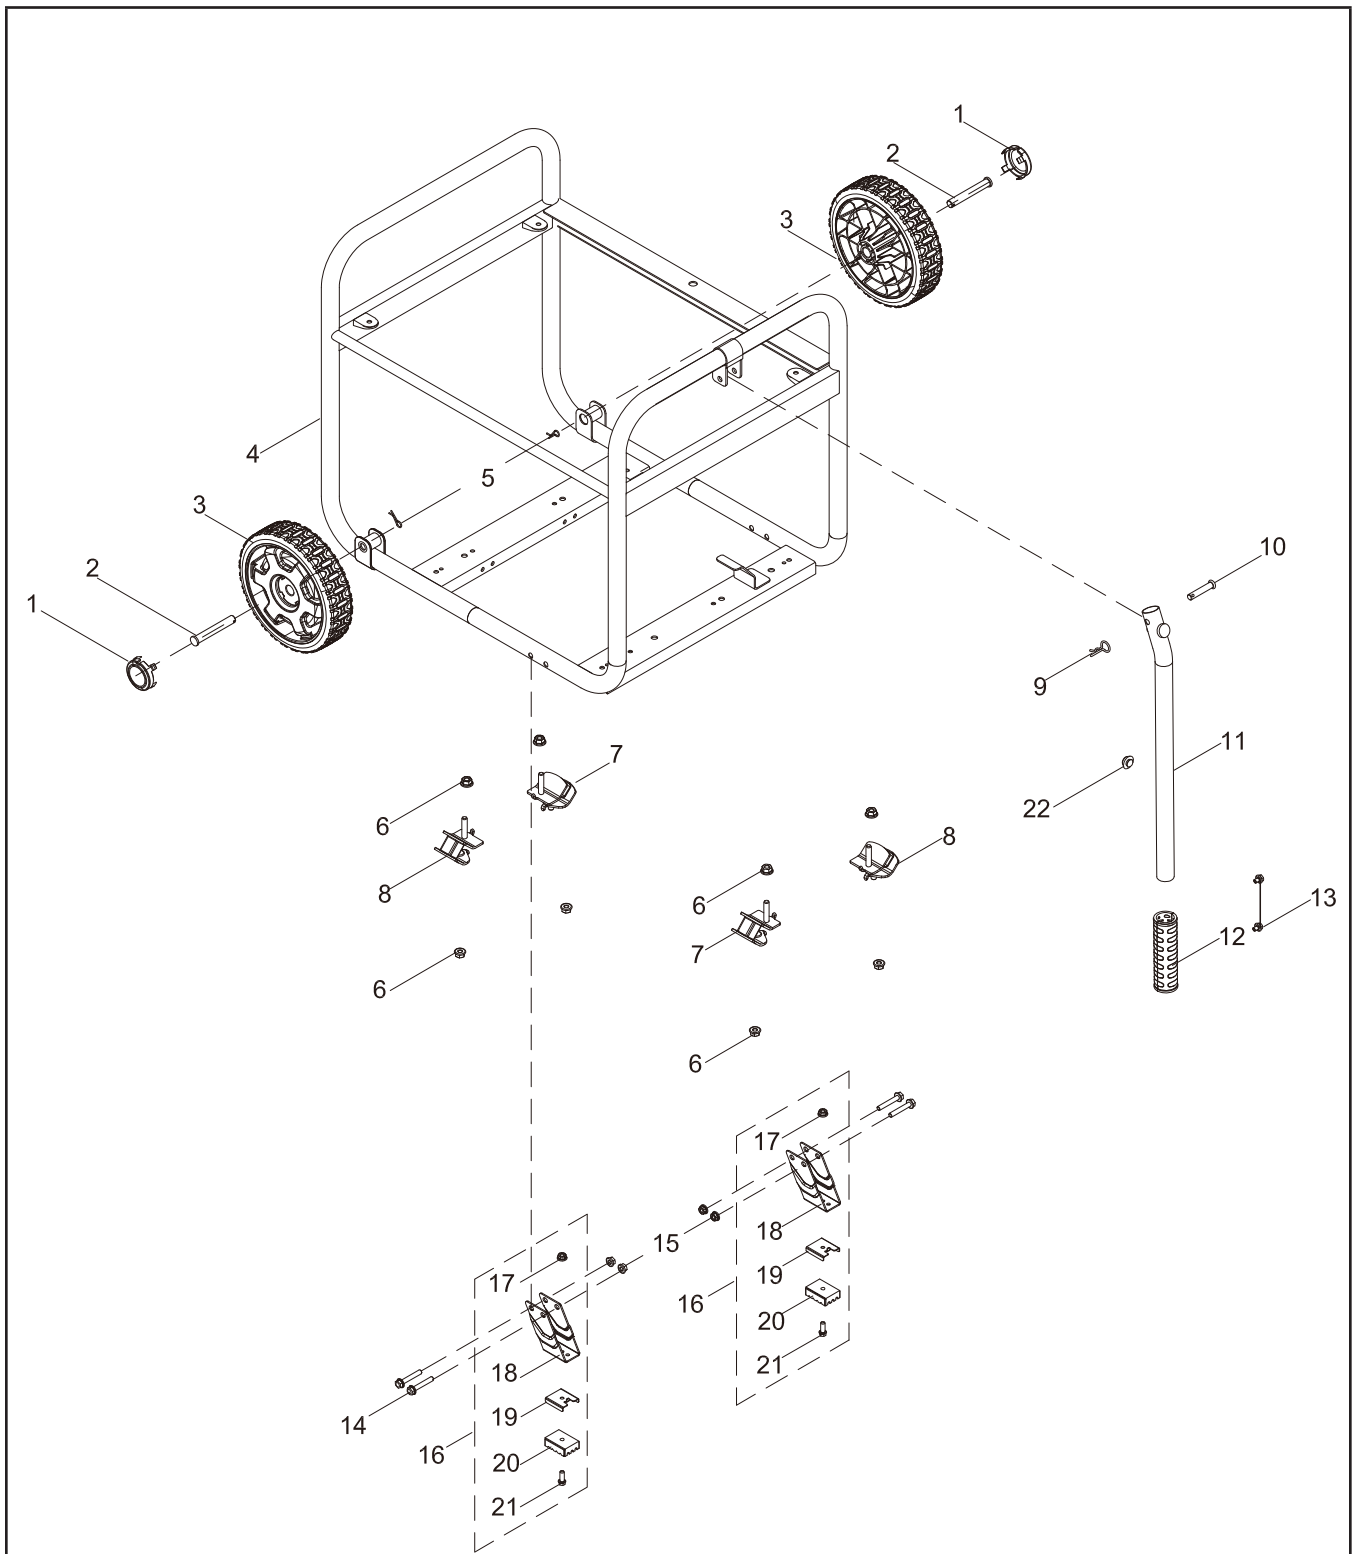

EN

Figure H Parts Diagram

Figure H

Figure H Part List

#	Part Number	Description	Qty.
1	100712243-0002	Tire Cover, Yellow	2
2	100123528-0004	Roll Pin Ø16 x 91	2
3	100714023-0002	8 In. Wheel, Yellow	2
4	100734627-0001	Frame, 25mm, 590 x 464 x 504.5	1
5	100023414-0002	R-pin	2
6	100011453-0006	Lock Nut M8, Flange	8
7	100020986-0002	Vibration Mount 2	2
8	100021000-0002	Vibration Mount 1	2
9	100714685-0001	R-pin, R5	1
10	100011047-0005	Roll Pin Ø8 x 40	1
11	100734628-0001	Handle	1
12	100716888-0001	Sheath, Handle	1
13	100095857-0005	Flange Bolt M4 x 18	2
14	100011325-0005	Flange Bolt M8 x 40	4
15	100011453-0008	Flange Nut M8, GB6177.1	4
16	100716098-0001	Support Leg Assembly	2
17	100011452-0003	Lock Nut M6, Flange	2
18	100724735-0001	Support Leg	2
19	100068623-0001	Stop Block	2
20	100058956	Vibration Mount	2
21	100011266-0004	Flange Bolt M6 x 20	2
22	100078853-0001	Damping Pad, Handle	1